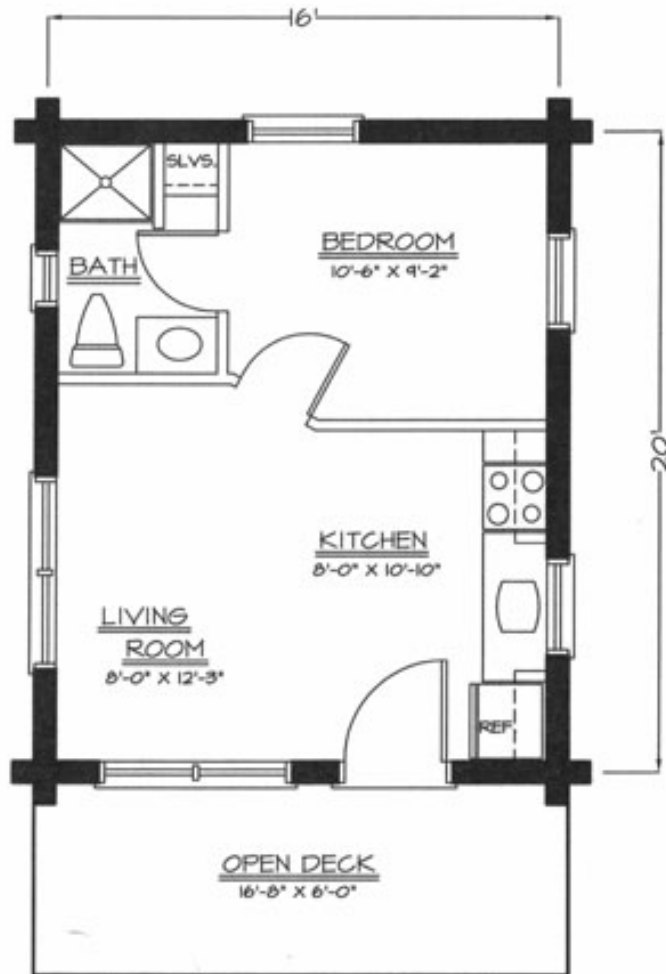

Price **\$ 9,964.00**

This brochure is for appearance only.
Please consult blueprints for actual layout.

INDEPENDENCE

INDEPENDENCE

SQUARE FOOTAGE	
FLOOR AREA	320'
OPEN DECK	105'

FLOOR PLAN