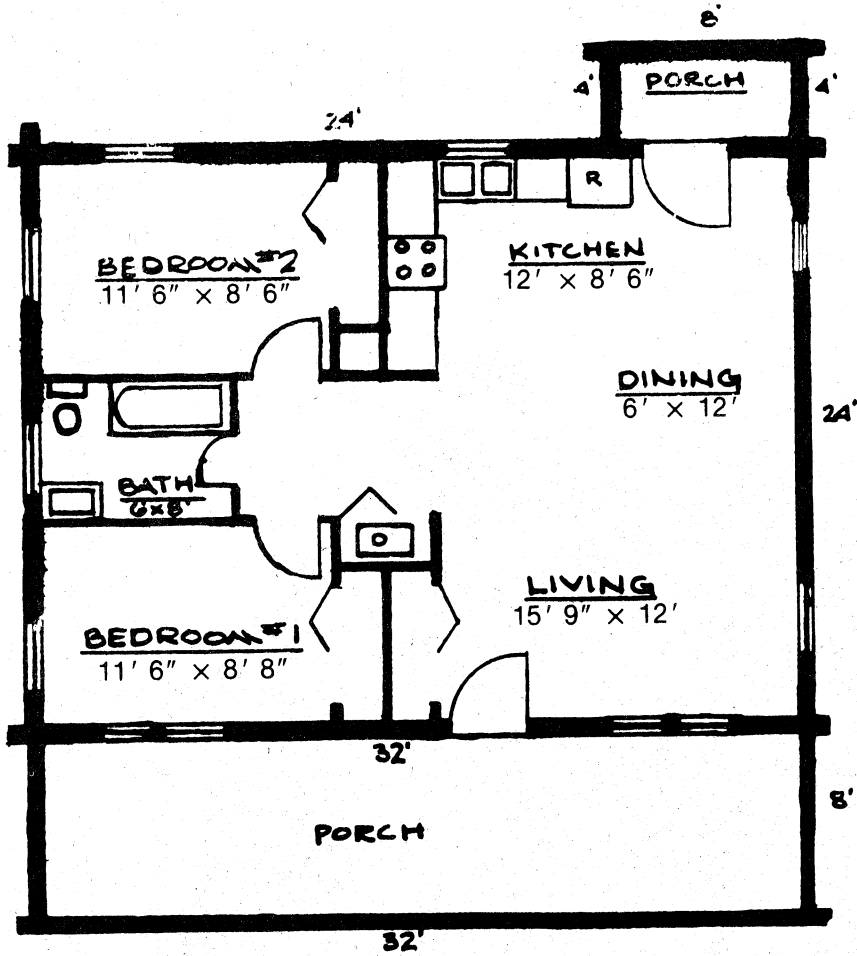

This brochure is for appearance only.
Please consult blueprints for actual layout.

THE WACO

FLOOR PLAN

FIRST FLOOR	768 SQ. FT.
PORCH	288 SQ. FT.
TOTAL	768 SQ. FT.

YOUR AMERICAN LOG HOMES DEALER IN THIS AREA IS