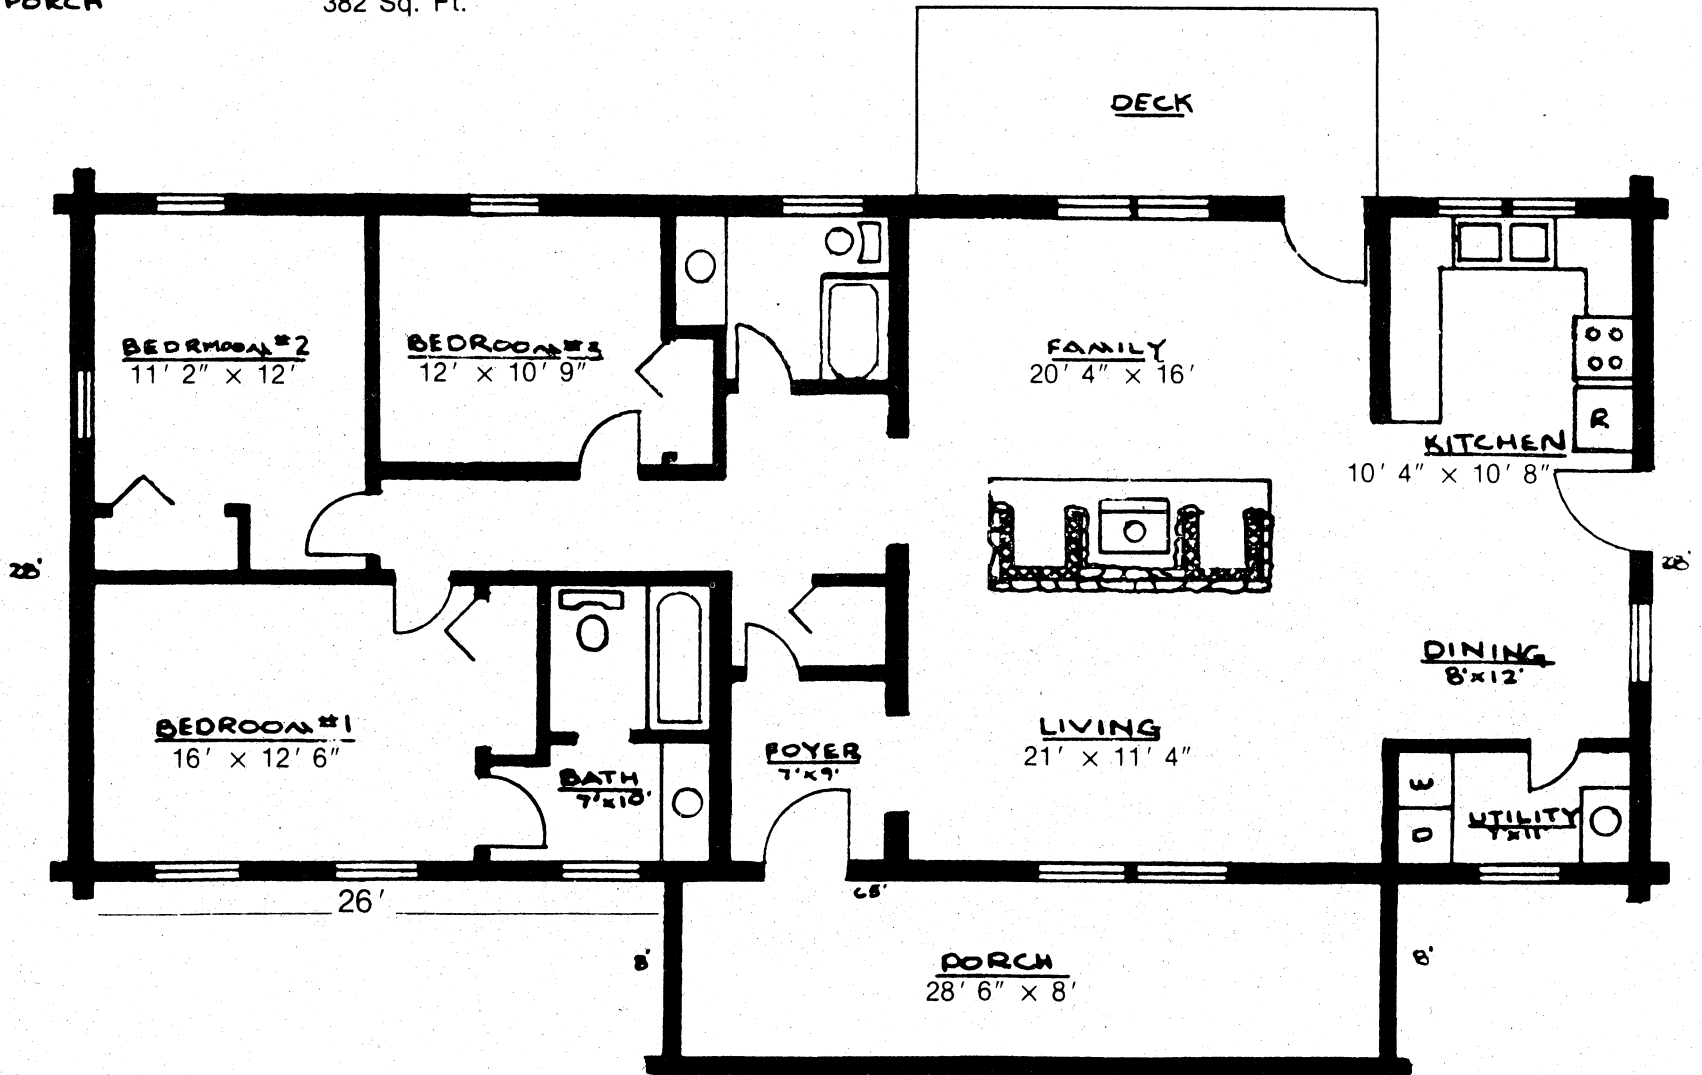

This brochure is for appearance only.
Please consult blueprints for actual layout.

THE CAROLINA

FLOOR AREA
PORCH

1820 SQFT.
382 Sq. Ft.

65'

YOUR AMERICAN LOG HOMES DEALER IN THIS AREA IS

Empty box for the American Log Homes dealer information.